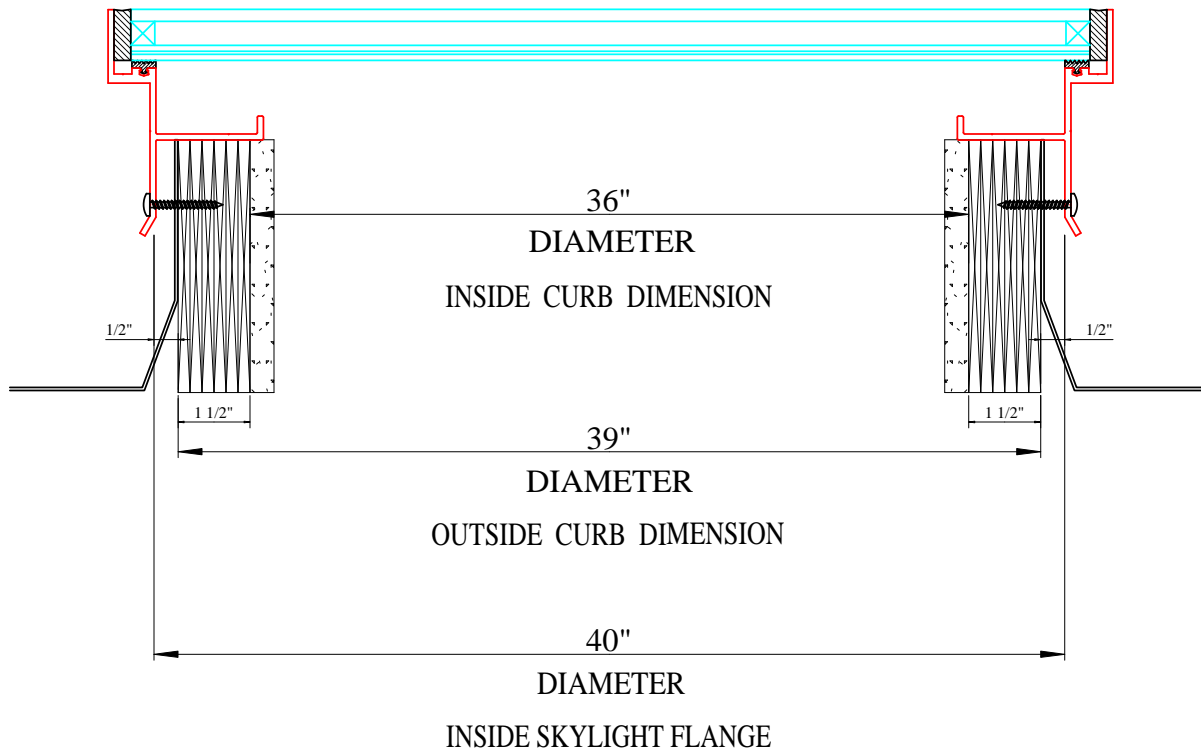

ID. Curb Size
Add 3" for OD
Curb Size
24"
36"
48"
60"
72"

Custom sizes are available.

36D-CM-BF-CC-LE

36" DIAMETER CURB MOUNT BRONZE FRAME **DUAL GLAZED CLEAR OVER CLEAR LOW-E SKYLIGHT**

3" = 1'

Sky-Tech Glazing Systems, LLC.