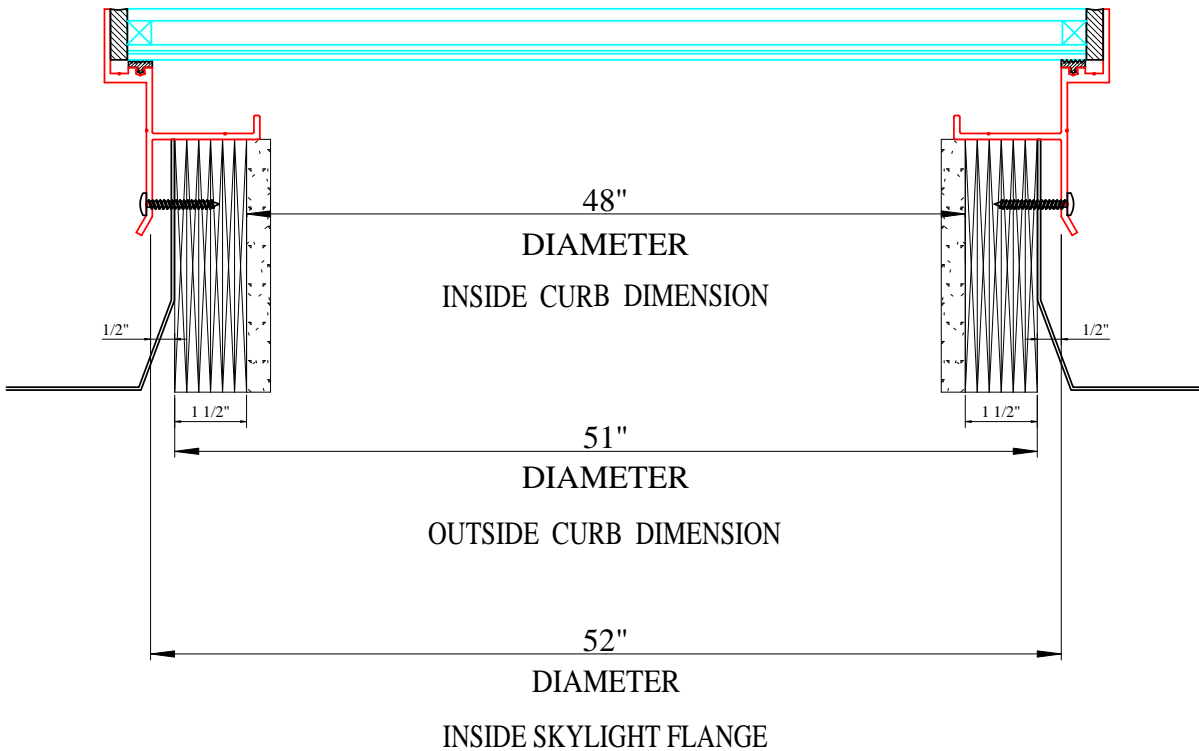

ID. Curb Size
Add 3" for OD
Curb Size
24"
36"
48"
60"
72"

Custom sizes are available.

48D-CM-BF-CC-LE

48" DIAMETER CURB MOUNT BRONZE FRAME **DUAL GLAZED CLEAR OVER CLEAR LOW-E SKYLIGHT**

3" = 1'

Sky-Tech Glazing Systems, LLC.