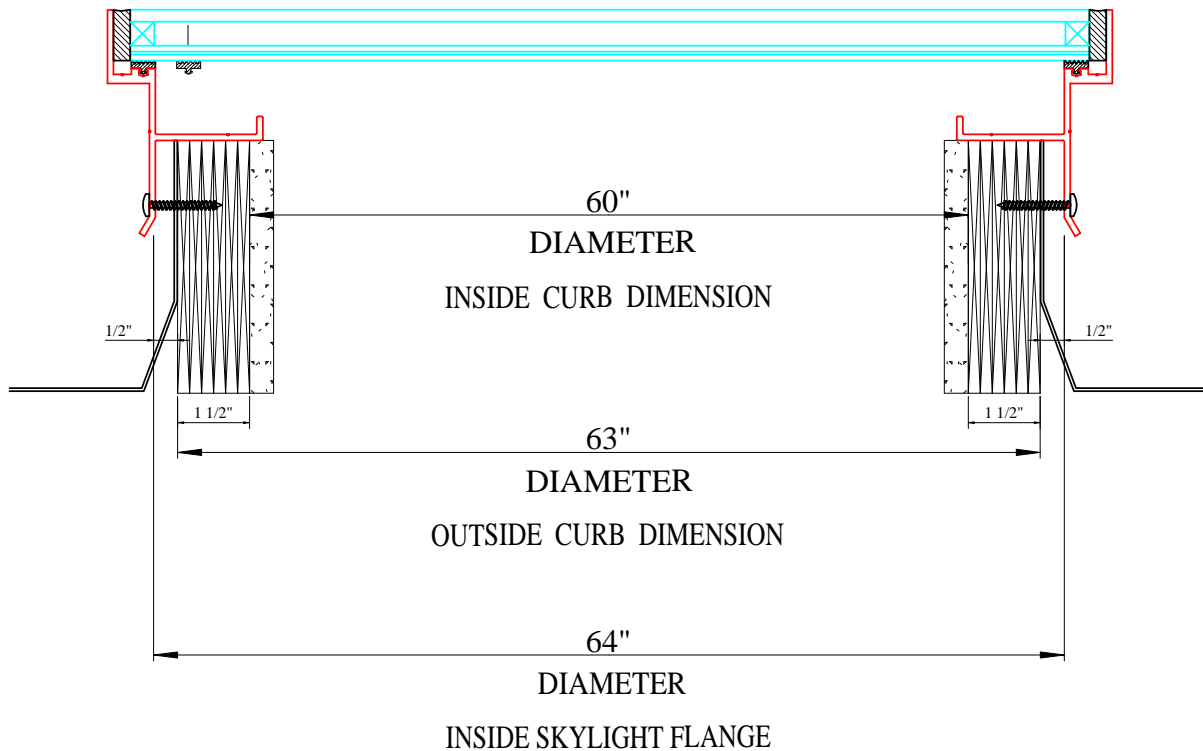

ID. Curb Size
Add 3" for OD
Curb Size
24"
36"
48"
60"
72"

Custom sizes are available.

60D-CM-BF-CC-LE

60" DIAMETER CURB MOUNT BRONZE FRAME **DUAL GLAZED CLEAR OVER CLEAR LOW-E SKYLIGHT**

3" = 1'

Sky-Tech Glazing Systems, LLC.