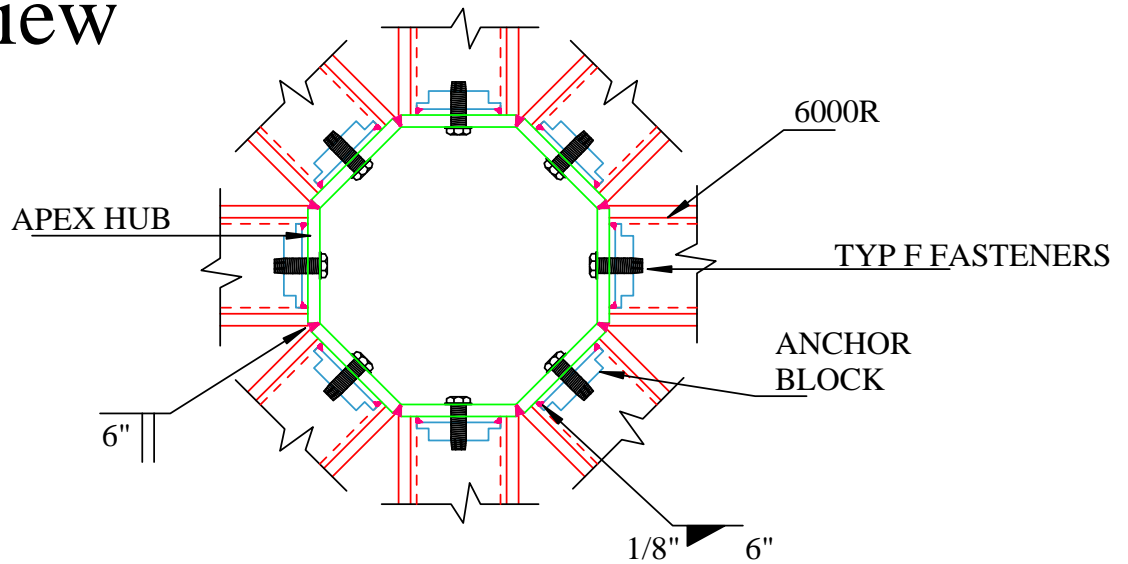

Cut View

Plan View

P3

6000 Apex Detail

3" = 12"

Sky-Tech Glazing Systems, LLC.

Mailing Address: 160 W. Foothill PKWY Suit 105 #212, Corona, CA 92882
 Physical Address: 402 E. Princland Court, Suite 5, Corona, CA 92879