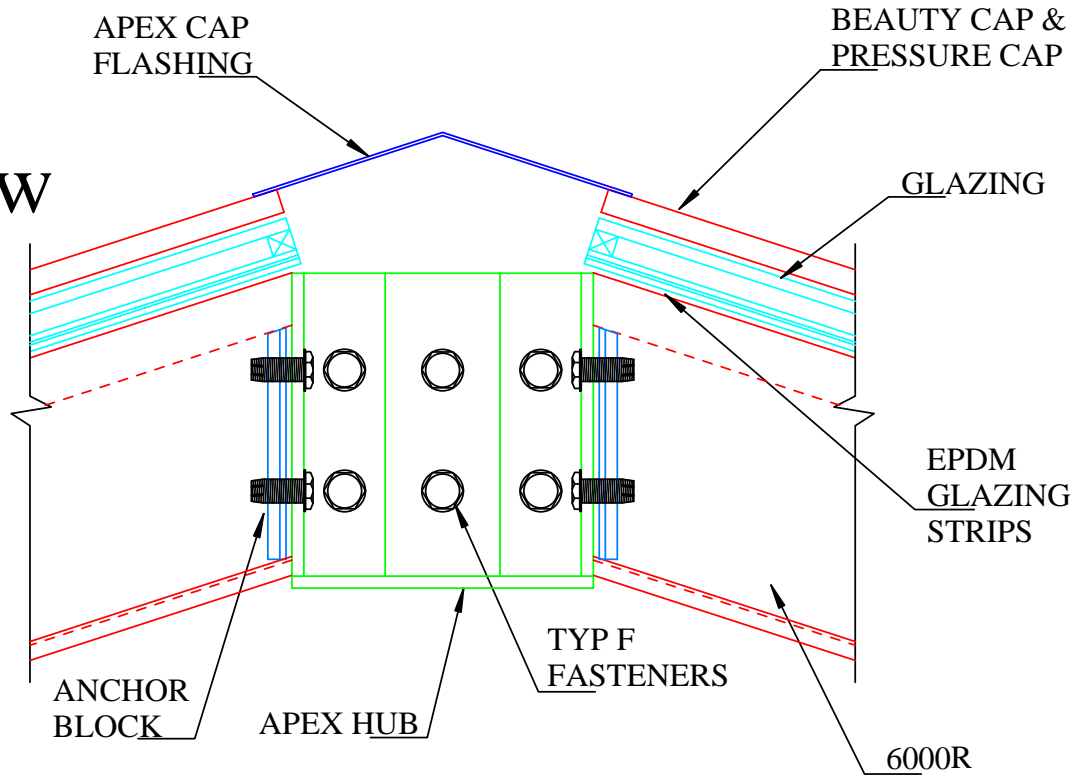

Cut View

Plan View

P3

6000 Apex Detail

3" = 12"

Sky-Tech Glazing Systems, LLC.

Mailing Address: 160 W. Foothill PKWY Suit 105 #212, Corona, CA 92882
 Physical Address: 402 E. Princland Court, Suite 5, Corona, CA 92879