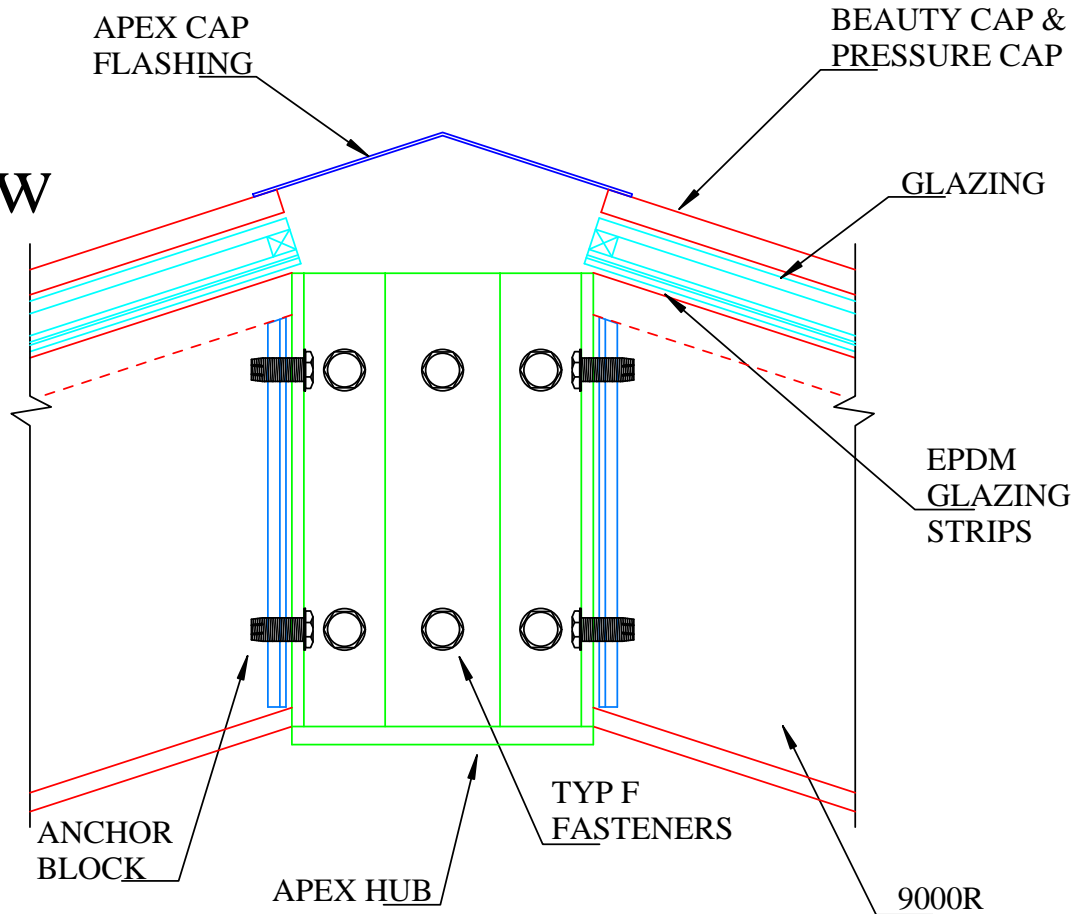

Cut View

Plan View

04

9000 Apex Detail

3" = 12"

Sky-Tech Glazing Systems, LLC.

Mailing Address: 160 W. Foothill PKWY Suit 105 #212, Corona, CA 92882
 Physical Address: 402 E. Princland Court, Suite 5, Corona, CA 92879