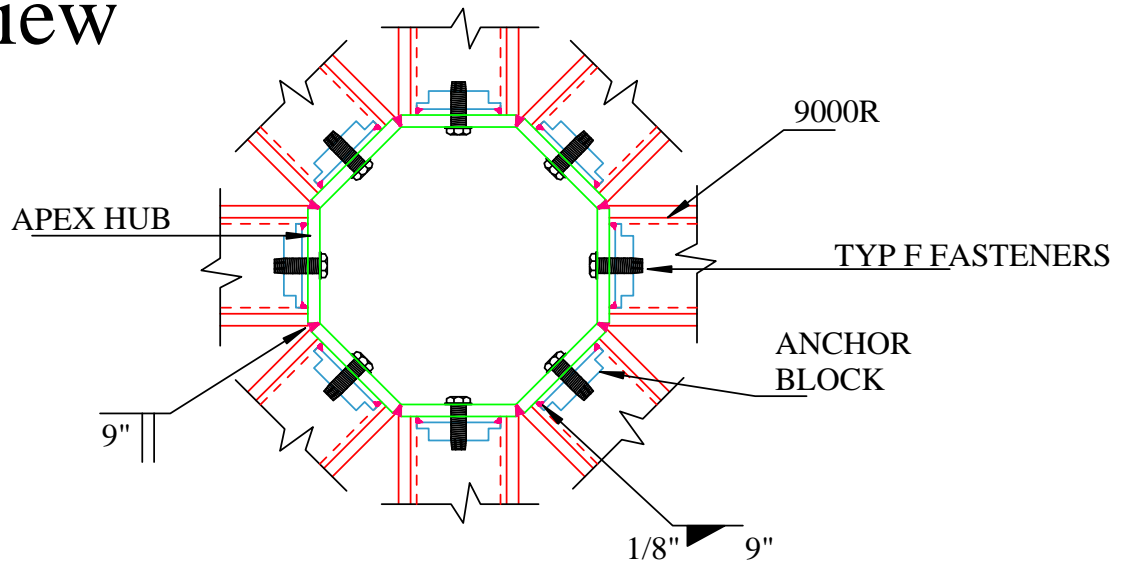

Cut View

Plan View

04

9000 Apex Detail

3" = 12"

Sky-Tech Glazing Systems, LLC.

Mailing Address: 160 W. Foothill PKWY Suit 105 #212, Corona, CA 92882
 Physical Address: 402 E. Princland Court, Suite 5, Corona, CA 92879