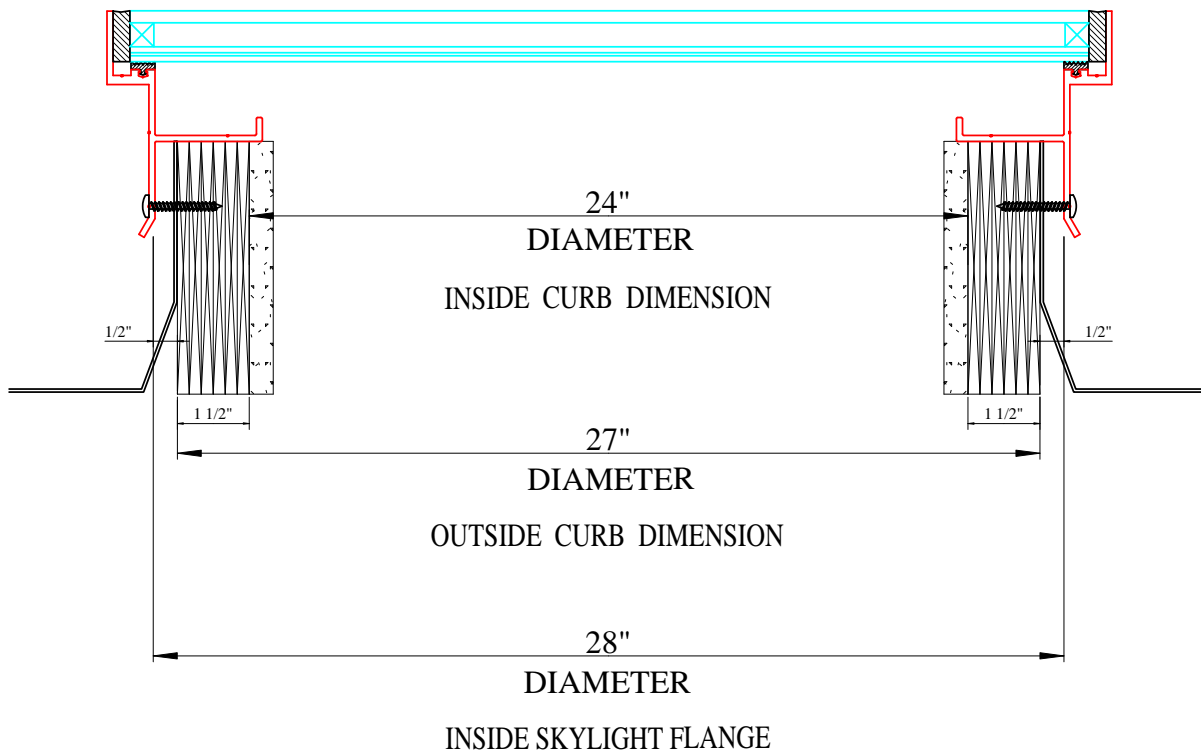

ID. Curb Size
Add 3" for OD Curb Size
24"
36"
48"
60"
72"

Custom sizes are available.

24D-CM-BF-BC

24" DIAMETER CURB MOUNT BRONZE FRAME **DUAL GLAZED BRONZE OVER CLEAR SKYLIGHT**

3" = 1'

Sky-Tech Glazing Systems, LLC.