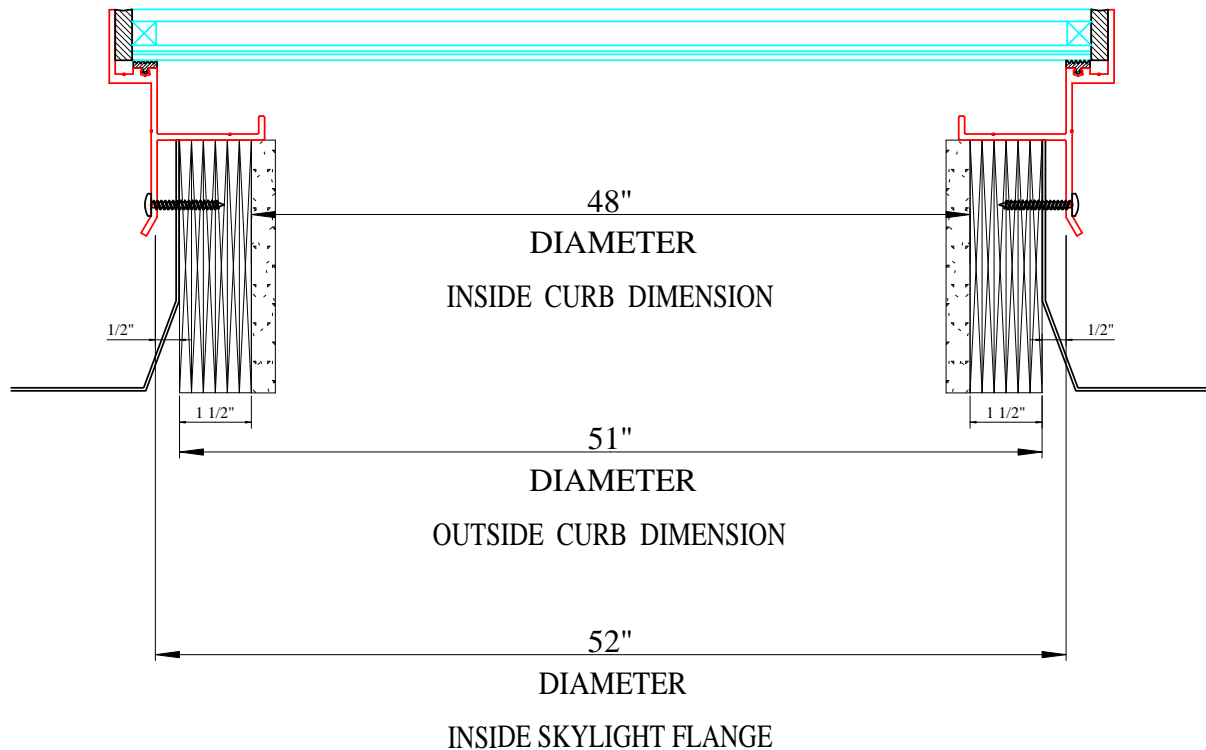

ID. Curb Size
Add 3" for OD Curb Size
24"
36"
48"
60"
72"

Custom sizes are available.

48D-CM-BF-BC

48" DIAMETER CURB MOUNT BRONZE FRAME **DUAL GLAZED BRONZE OVER CLEAR SKYLIGHT**

3" = 1'

Sky-Tech Glazing Systems, LLC.