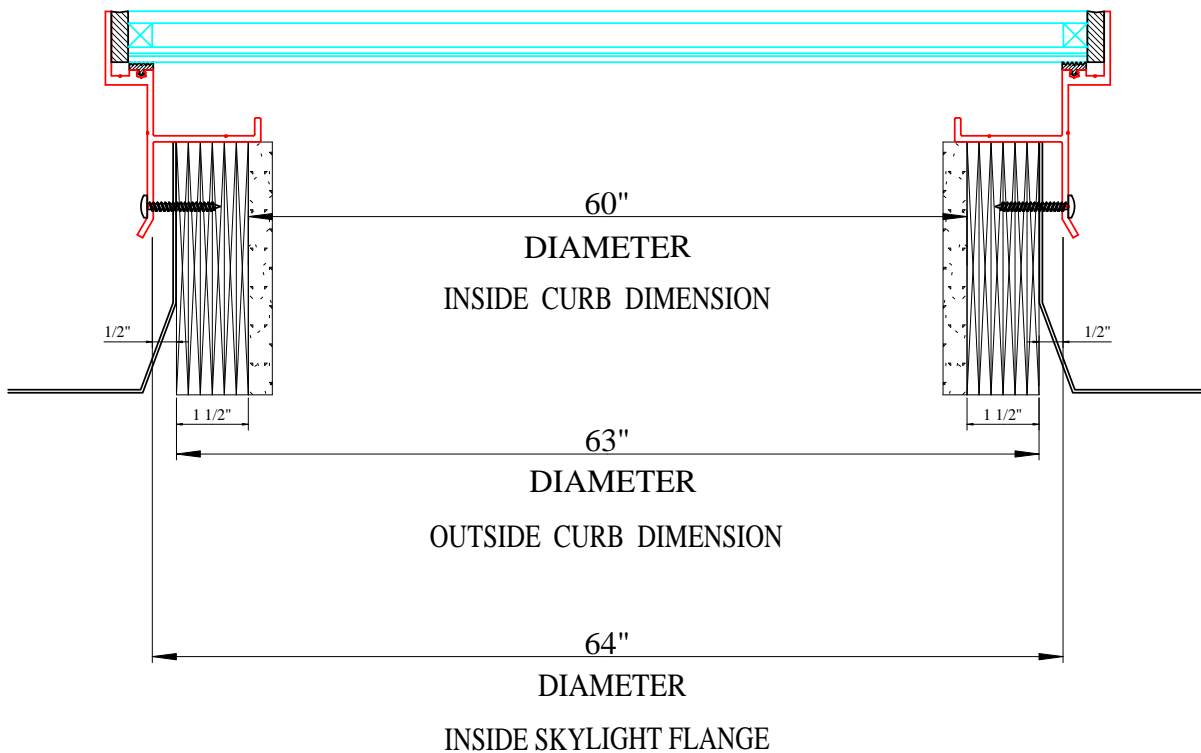

ID. Curb Size
Add 3" for OD
Curb Size
24"
36"
48"
60"
72"

Custom sizes are available.

60D-CM-BF-BC

60" DIAMETER CURB MOUNT BRONZE FRAME **DUAL GLAZED BRONZE OVER CLEAR SKYLIGHT**

3" = 1'

Sky-Tech Glazing Systems, LLC.