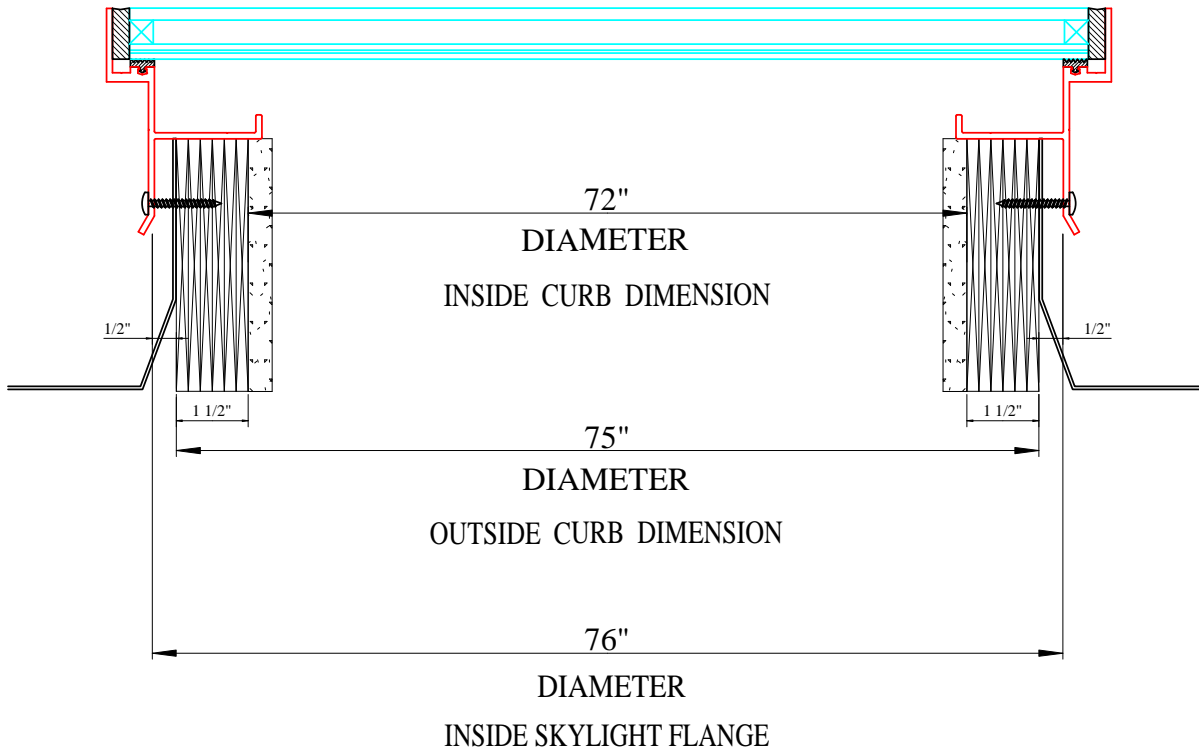

ID. Curb Size
Add 3" for OD
Curb Size
24"
36"
48"
60"
72"

Custom sizes are available.

72D-CM-BF-BC

72" DIAMETER CURB MOUNT BRONZE FRAME **DUAL GLAZED BRONZE OVER CLEAR SKYLIGHT**

3" = 1'

Sky-Tech Glazing Systems, LLC.