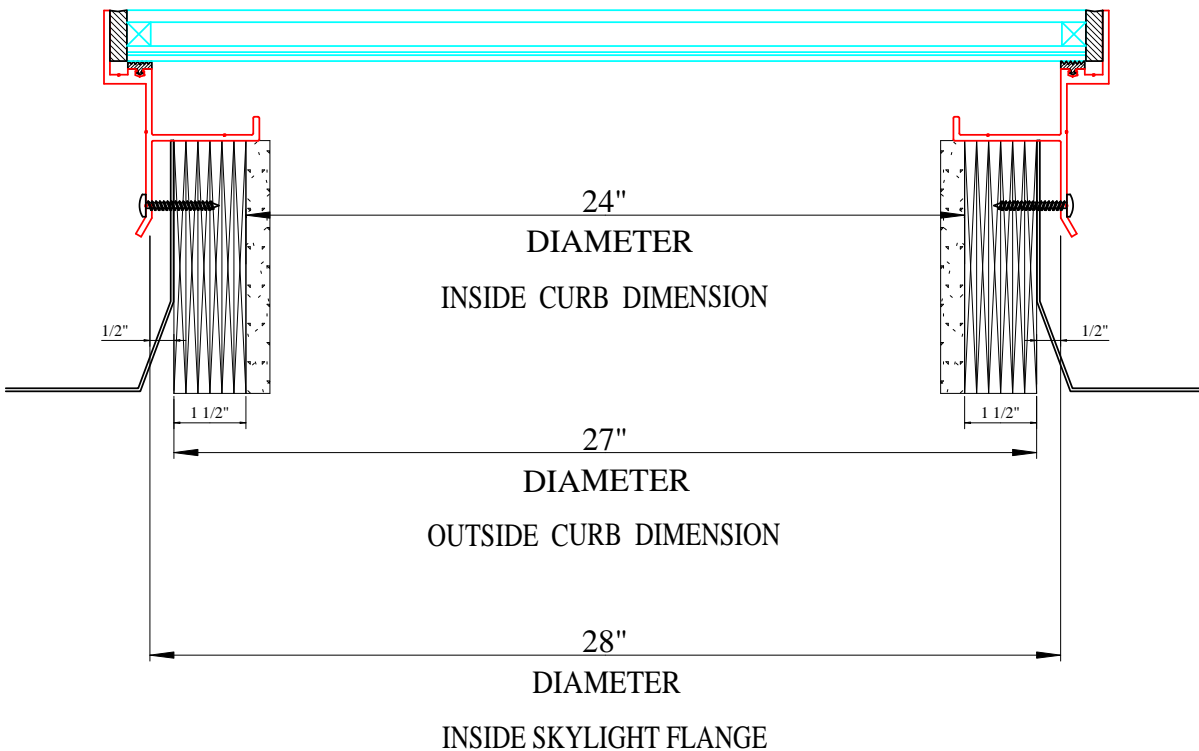

ID. Curb Size
Add 3" for OD Curb Size
24"
36"
48"
60"
72"

Custom sizes are available.

24D-CM-BF-CC-LE

24" DIAMETER CURB MOUNT BRONZE FRAME DUAL GLAZED CLEAR OVER CLEAR LOW-E SKYLIGHT

3" = 1'

Sky-Tech Glazing Systems, LLC.