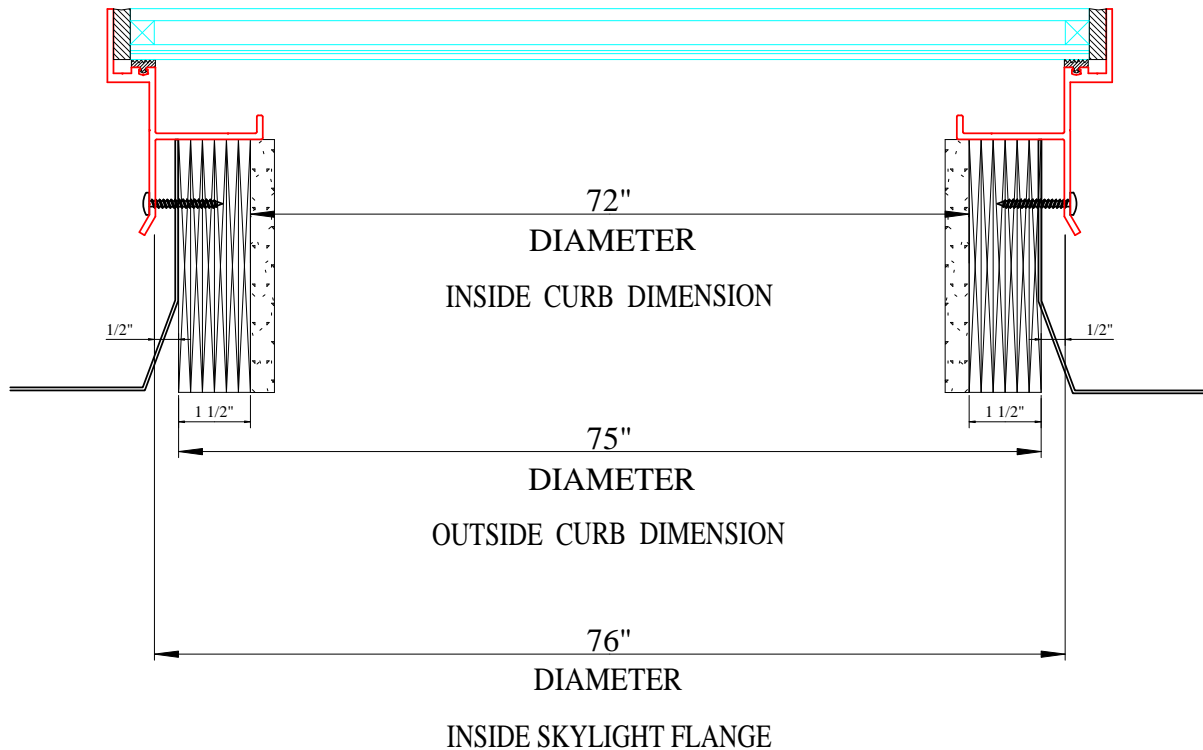

ID. Curb Size
Add 3" for OD
Curb Size
24"
36"
48"
60"
72"

Custom sizes are available.

72D-CM-BF-CC-LE

72" DIAMETER CURB MOUNT BRONZE FRAME **DUAL GLAZED CLEAR OVER CLEAR LOW-E SKYLIGHT**

3" = 1'

Sky-Tech Glazing Systems, LLC.