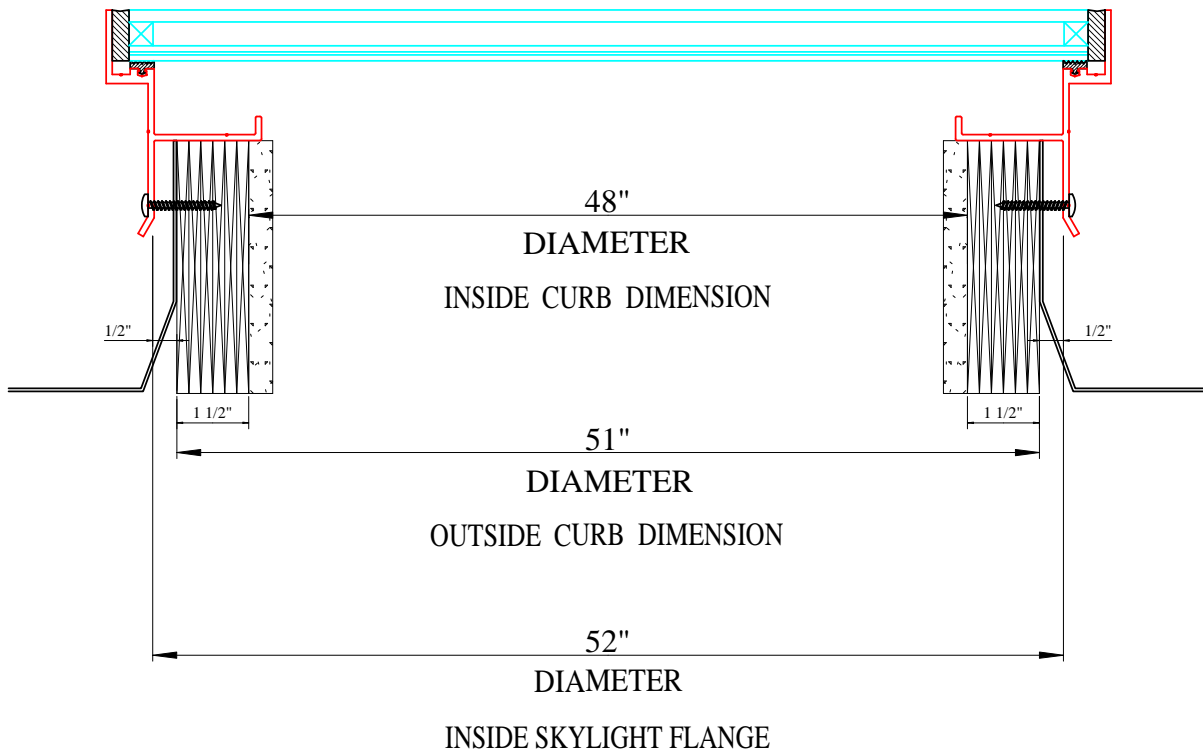

ID. Curb Size
Add 3" for OD
Curb Size
24"
36"
48"
60"
72"

Custom sizes are available.

48D-CM-BF-CW

48" DIAMETER CURB MOUNT BRONZE FRAME
DUAL GLAZED CLEAR OVER WHITE SKYLIGHT

3" = 1'

Sky-Tech Glazing Systems, LLC.