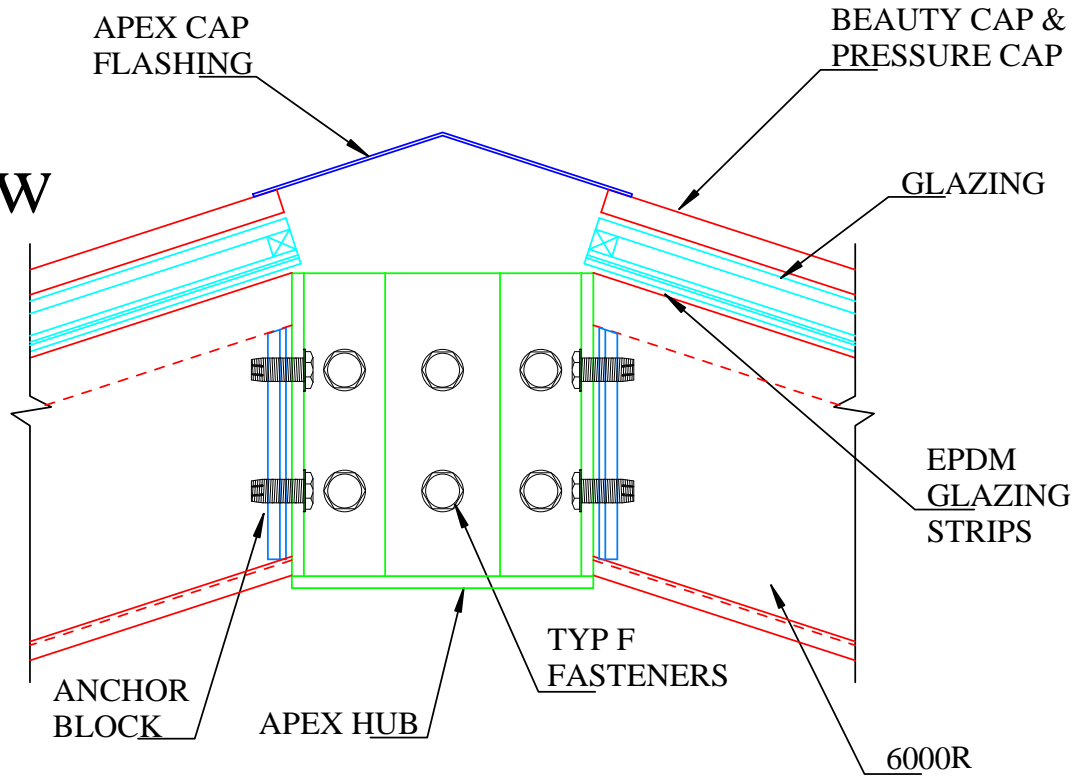

Cut View

Plan View

03

6000 Apex Detail

3" = 12"

Sky-Tech Glazing Systems, LLC.

Mailing Address: 160 W. Foothill PKWY Suit 105 #212, Corona, CA 92882
 Physical Address: 402 E. Princland Court, Suite 5, Corona, CA 92879