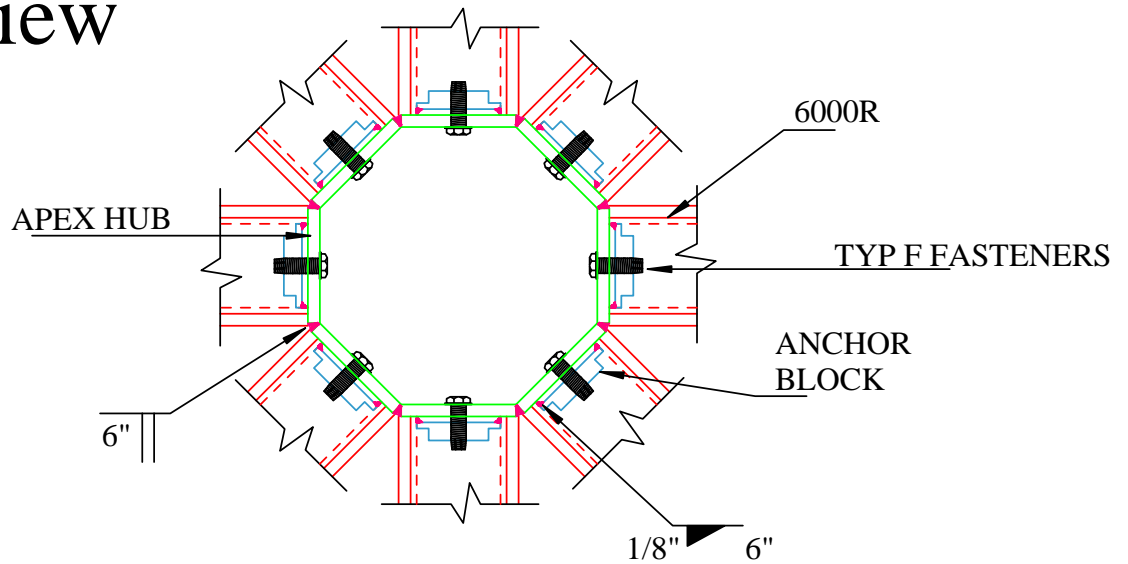

Cut View

Plan View

03

6000 Apex Detail

3" = 12"

Sky-Tech Glazing Systems, LLC.

Mailing Address: 160 W. Foothill PKWY Suit 105 #212, Corona, CA 92882
 Physical Address: 402 E. Princland Court, Suite 5, Corona, CA 92879